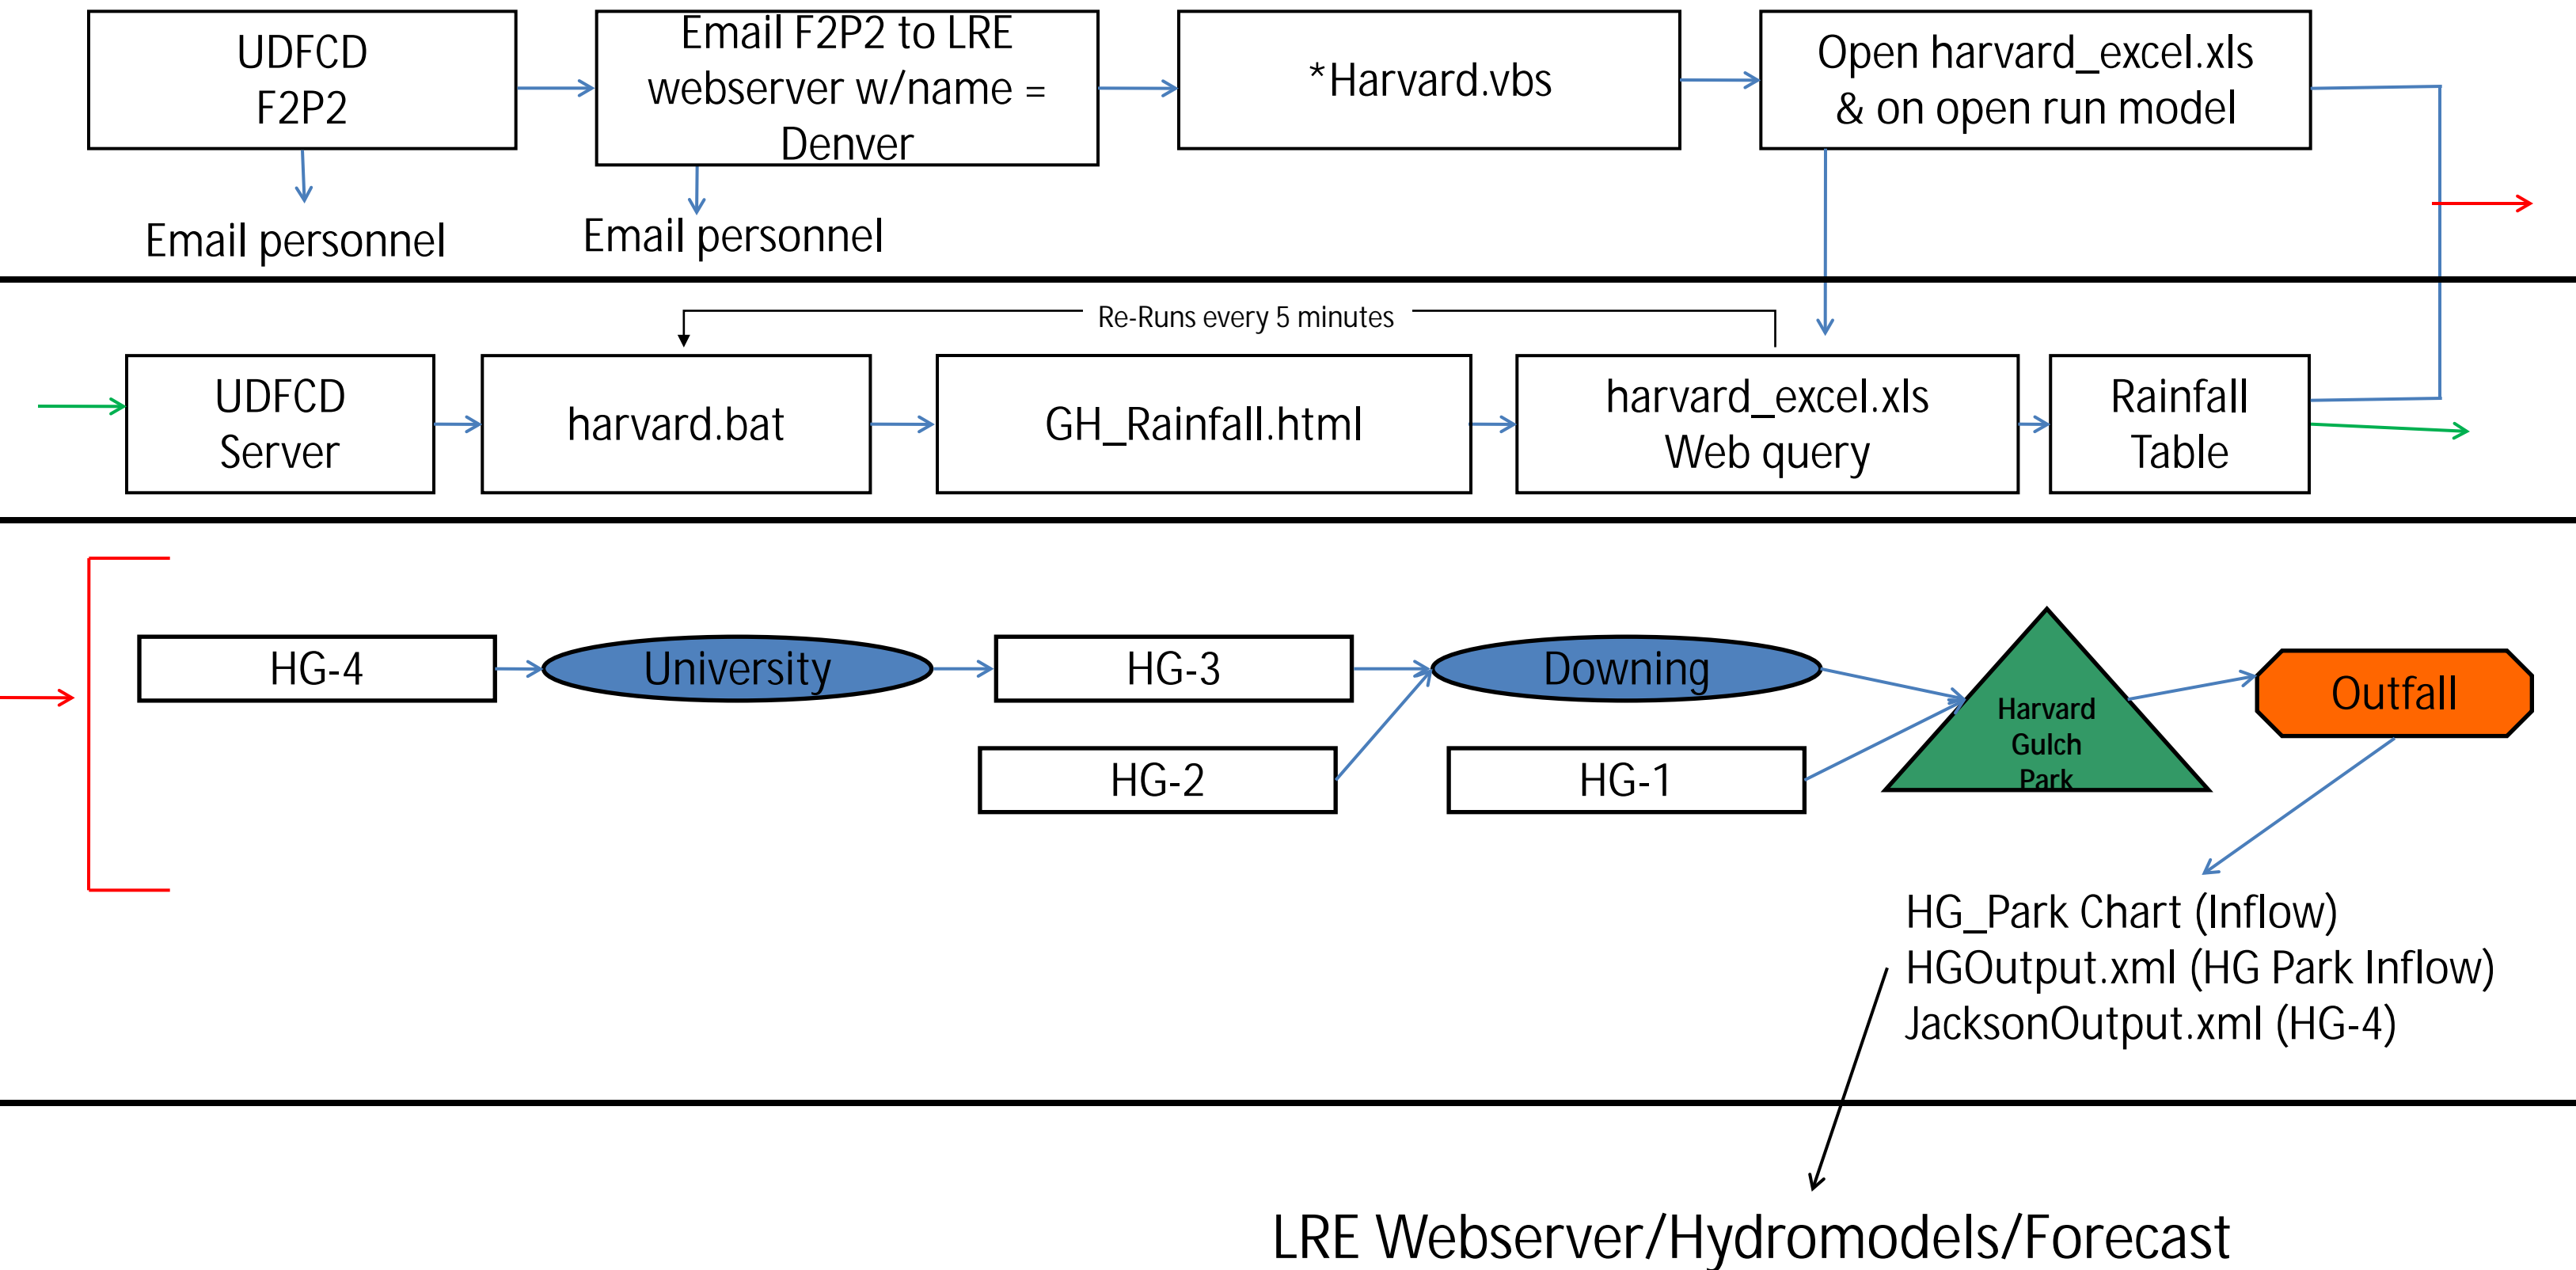

Boulder Creek Basin

LRE Webserver/Hydromodels/Forecast

*boulderck.vbs manages model runs through task manager

Cherry Creek Basin

*CherryCreek.vbs manages model runs through task manager

Goldsmith Gulch Basin

*Goldsmith.vbs manages model runs through task manager

LRE Webserver/Hydromodels/Forecast

Harvard Gulch Basin

*Harvard.vbs manages model runs through task manager