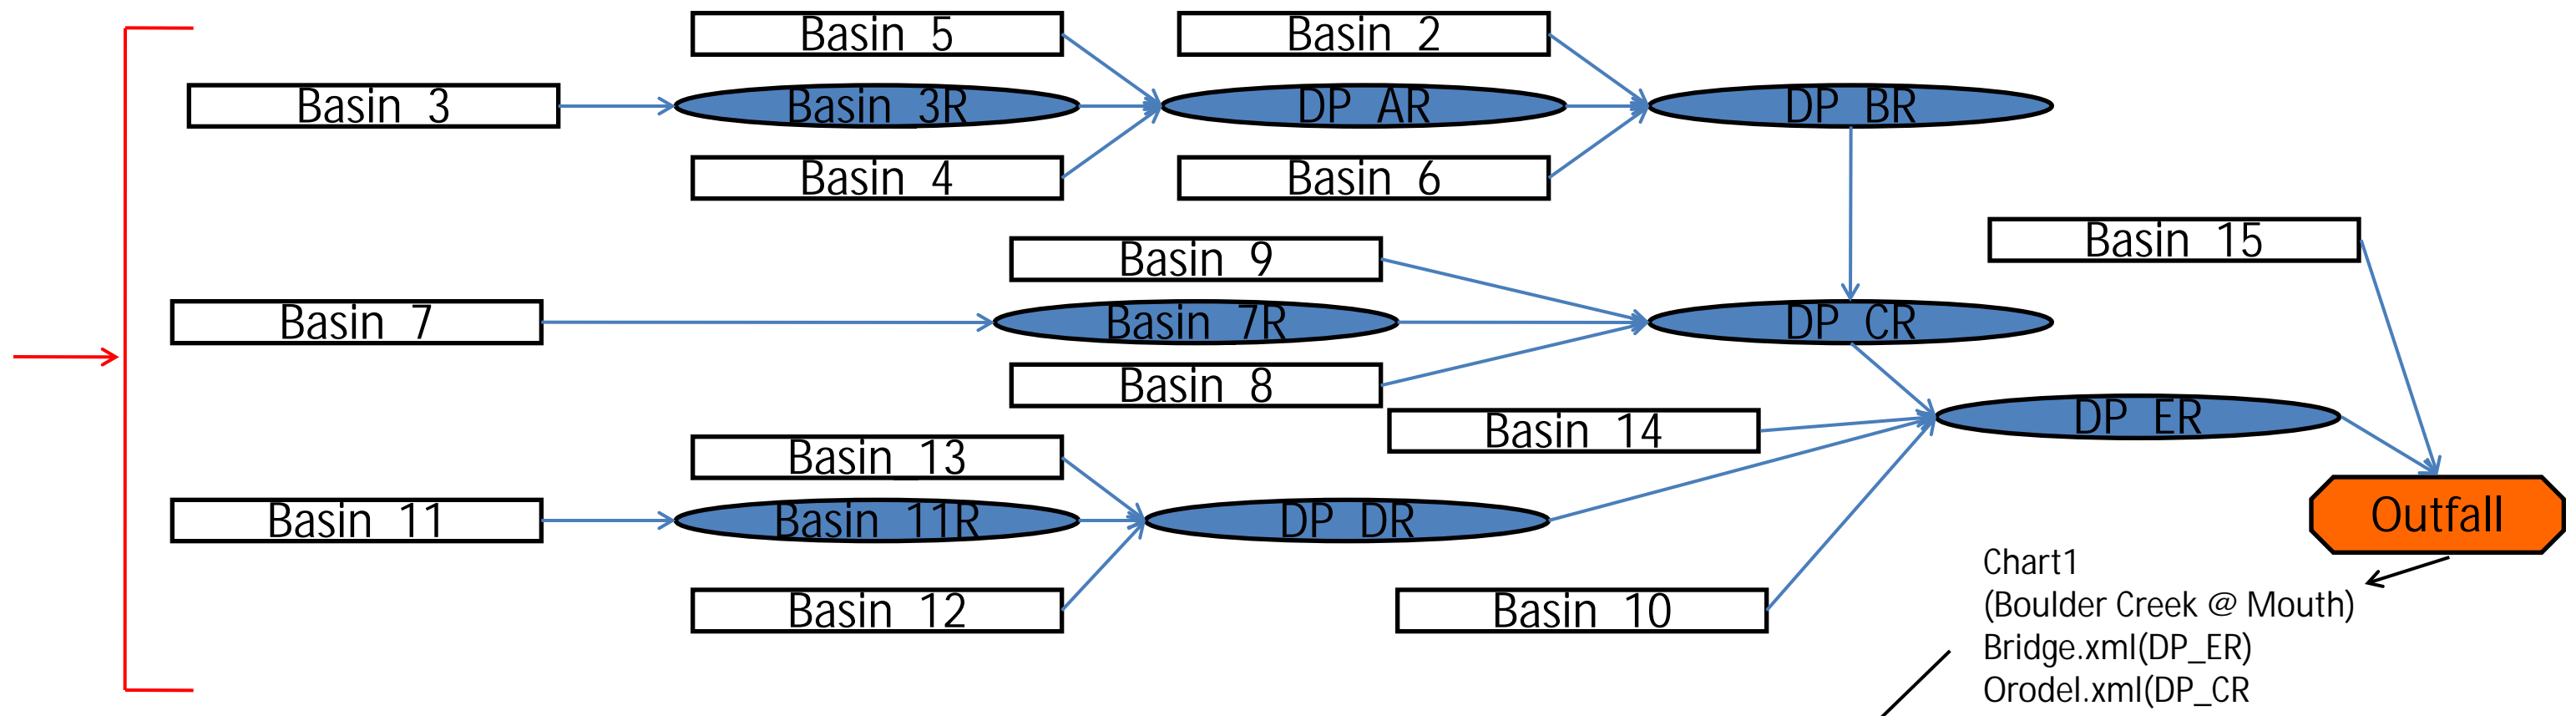

Boulder Creek Basin

LRE Webserver/Hydromodels/Forecast

*boulderck.vbs manages model runs through task manager

Cherry Creek Basin

*CherryCreek.vbs manages model runs through task manager

Goldsmith Gulch Basin

*Goldsmith.vbs manages model runs through task manager

LRE Webserver/Hydromodels/Forecast

Harvard Gulch Basin

*Harvard.vbs manages model runs through task manager