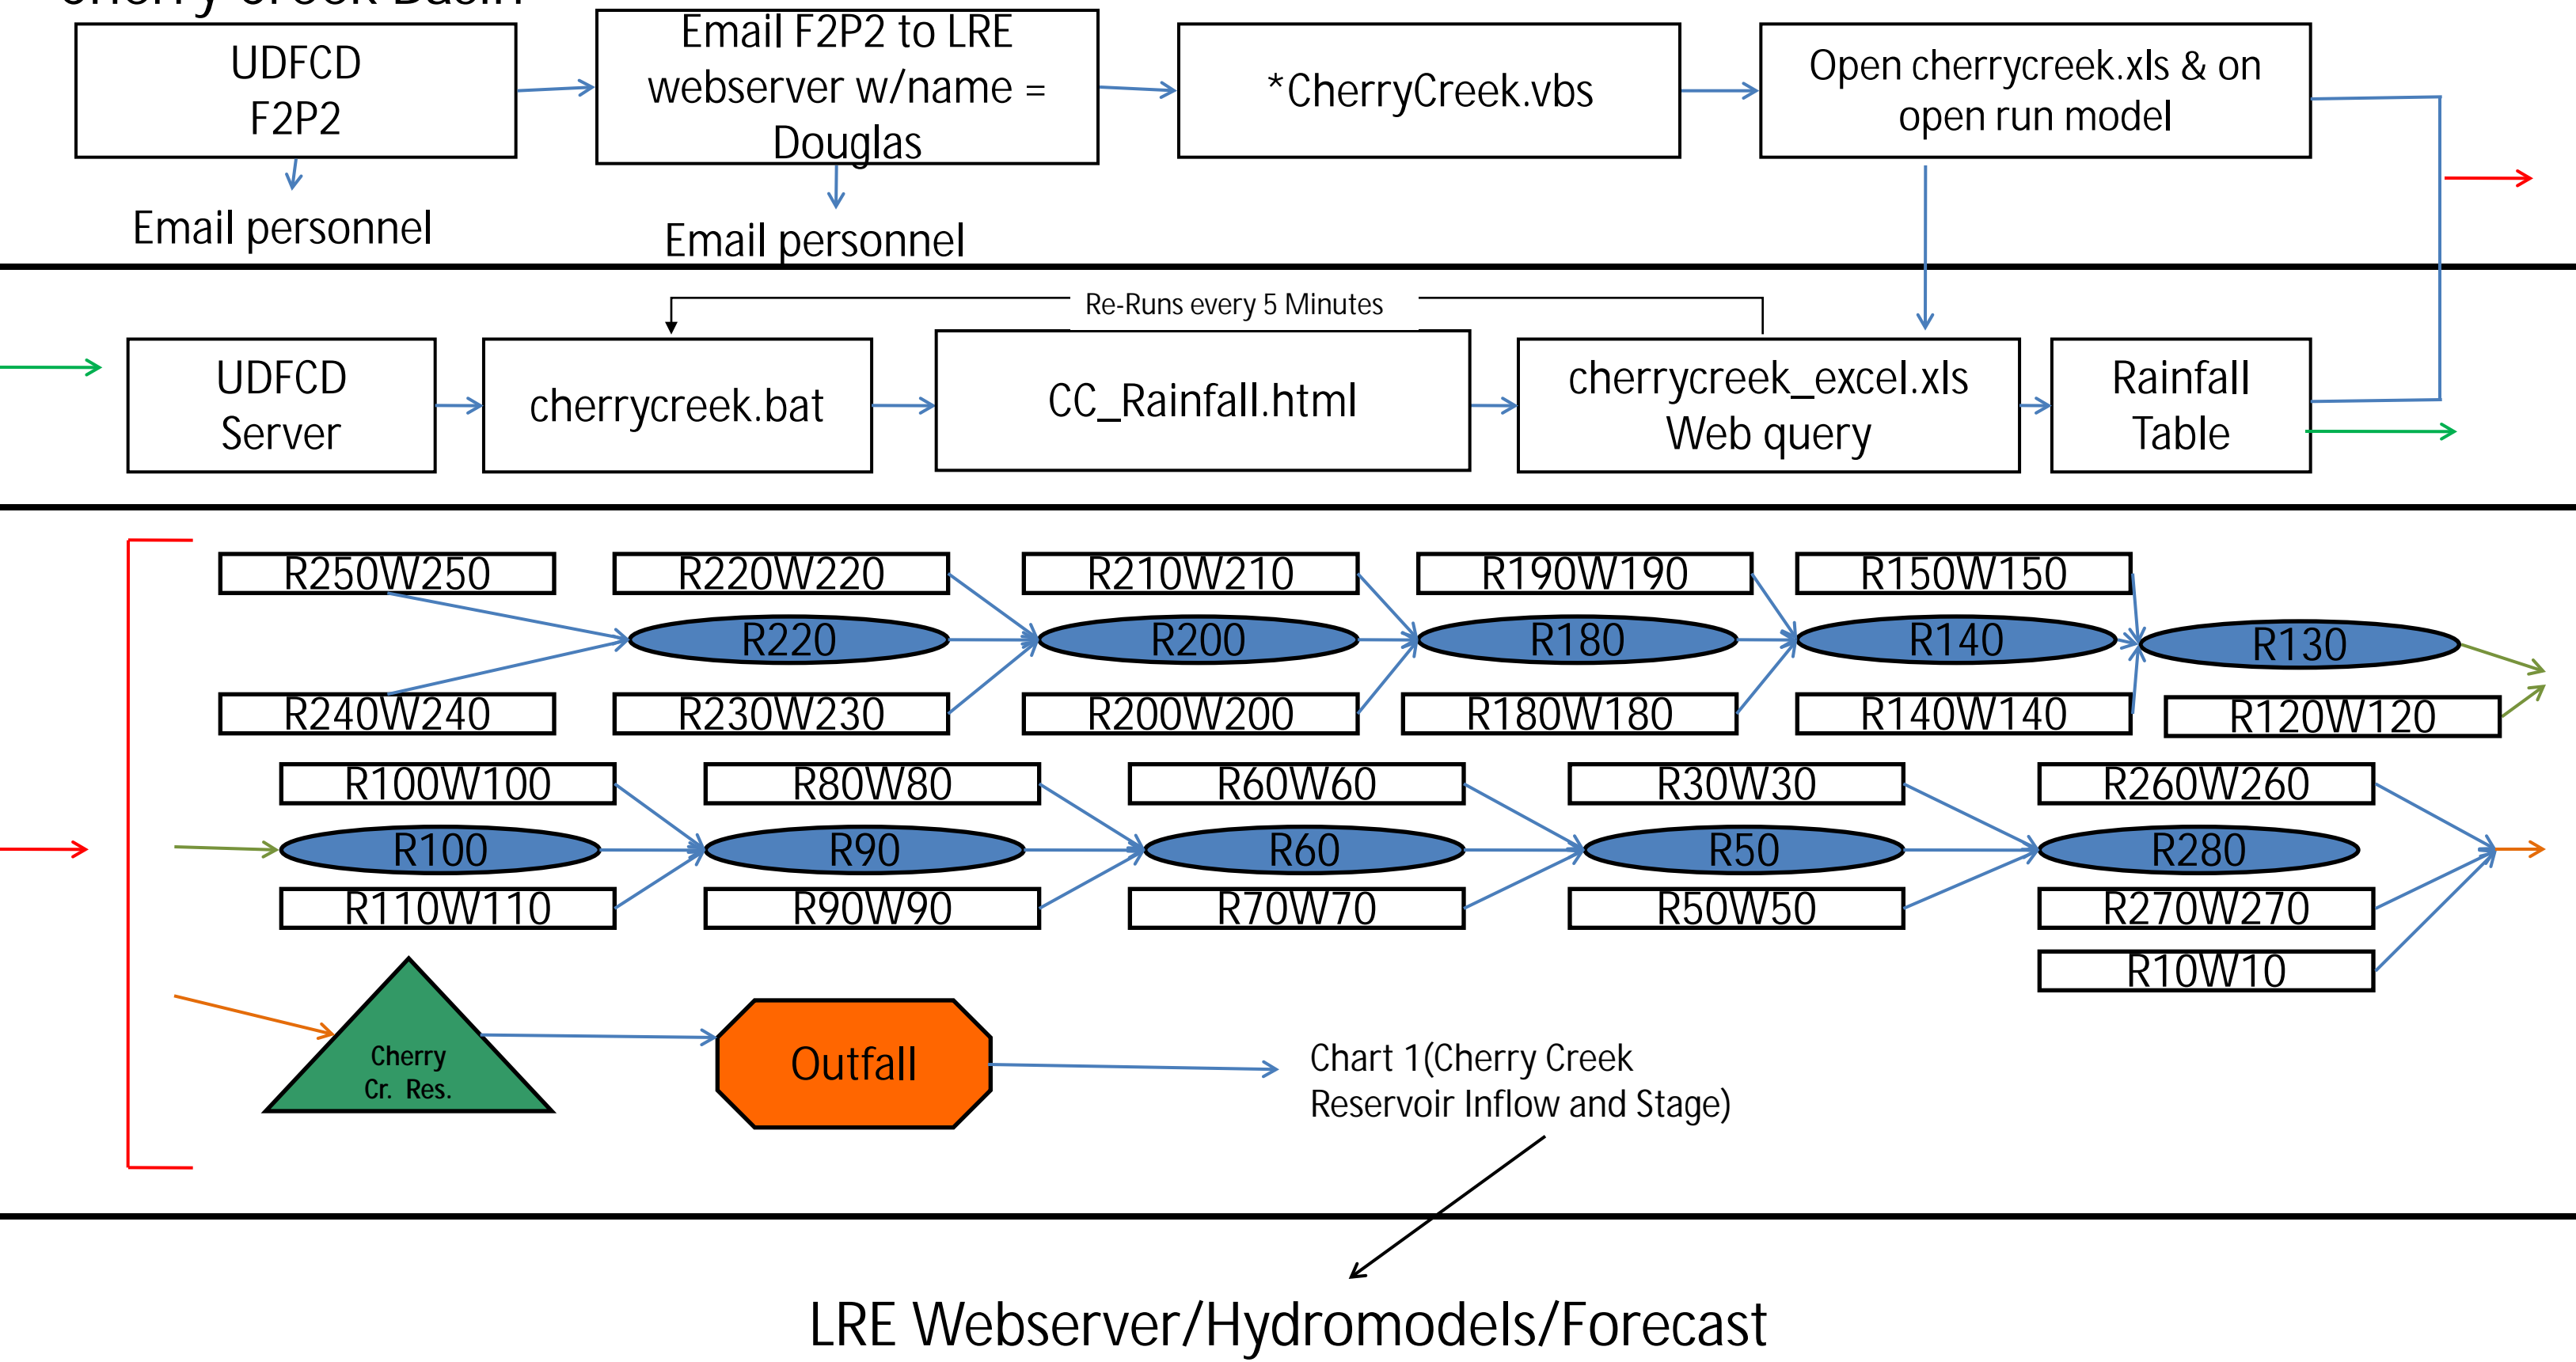

Boulder Creek Basin

LRE Webserver/Hydromodels/Forecast

*boulderck.vbs manages model runs through task manager

Cherry Creek Basin

*CherryCreek.vbs manages model runs through task manager

Goldsmith Gulch Basin

*Goldsmith.vbs manages model runs through task manager

LRE Webserver/Hydromodels/Forecast

Harvard Gulch Basin

*Harvard.vbs manages model runs through task manager