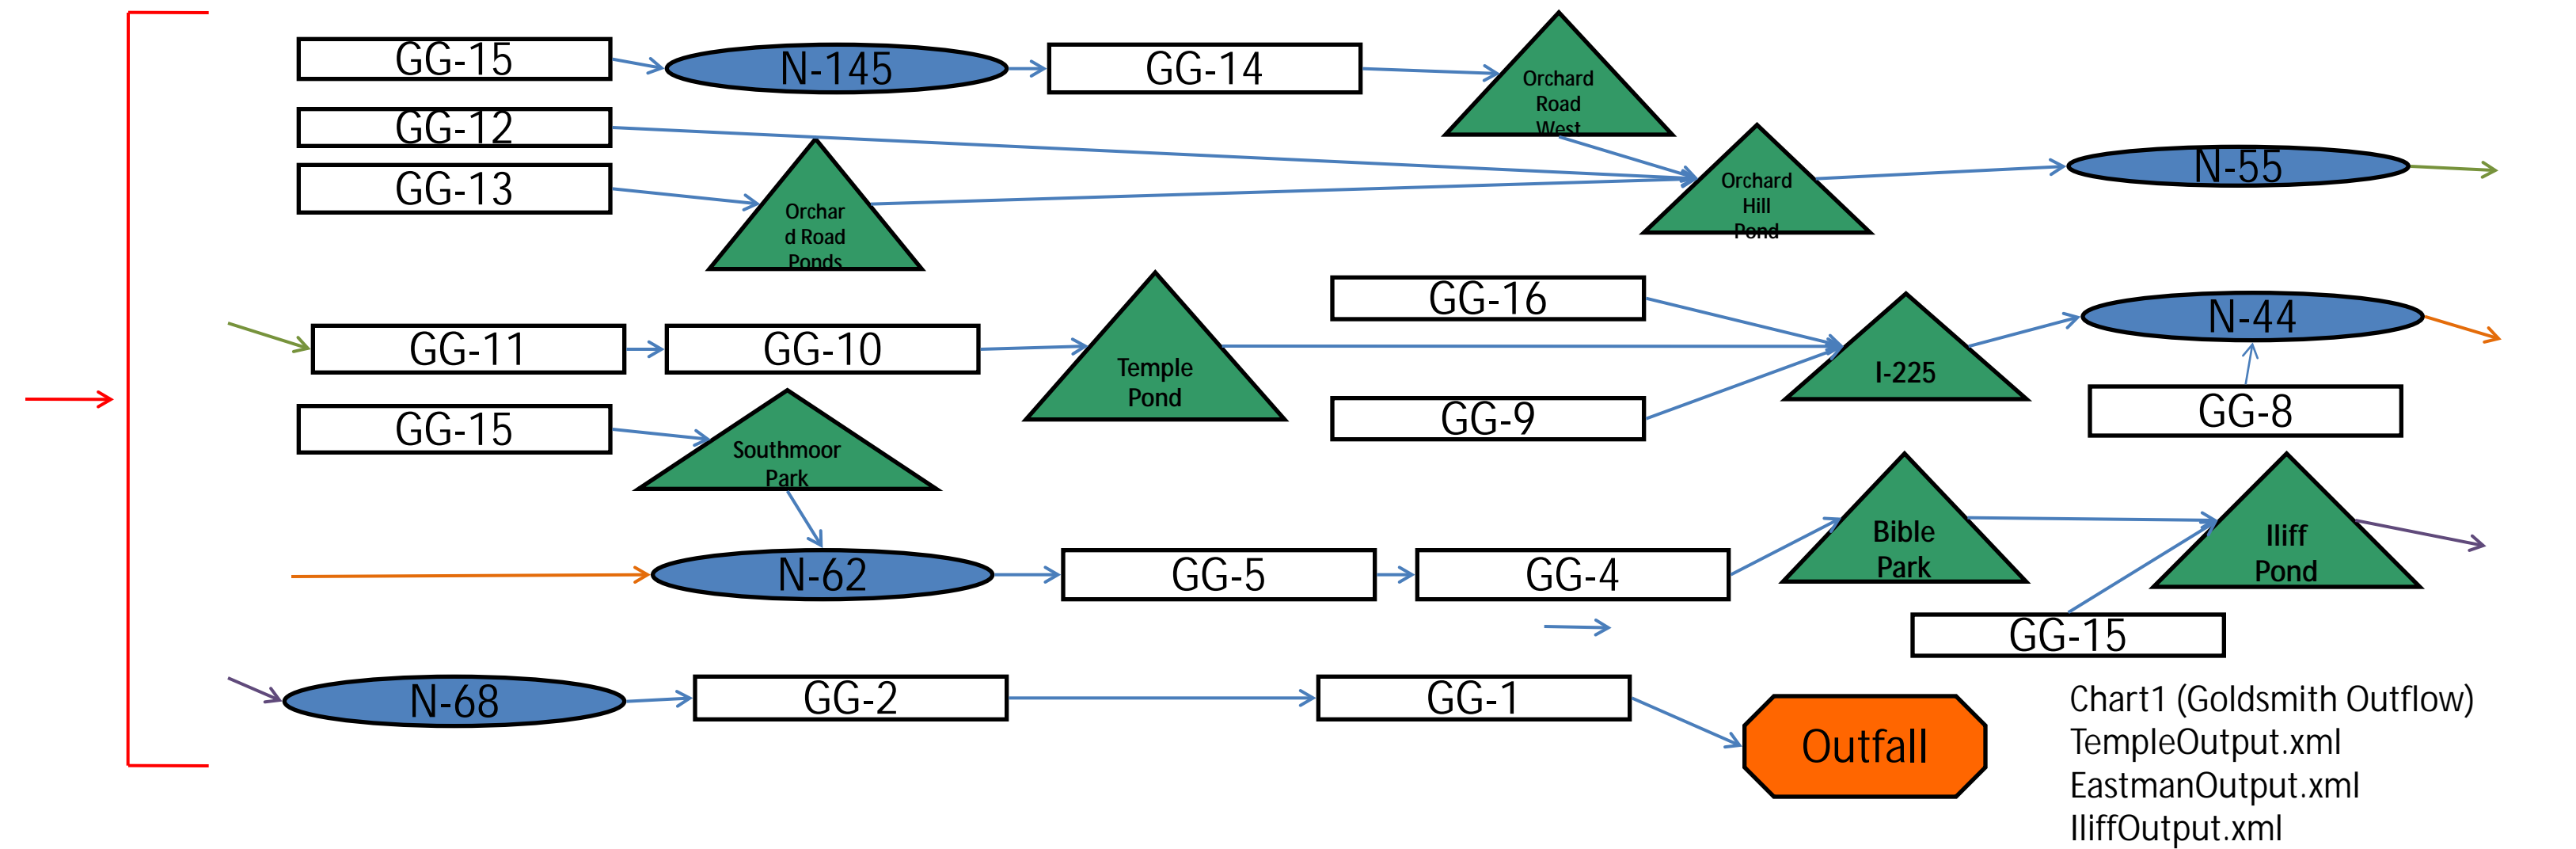

Boulder Creek Basin

LRE Webserver/Hydromodels/Forecast

*boulderck.vbs manages model runs through task manager

Cherry Creek Basin

*CherryCreek.vbs manages model runs through task manager

Goldsmith Gulch Basin

*Goldsmith.vbs manages model runs through task manager

LRE Webserver/Hydromodels/Forecast

Harvard Gulch Basin

*Harvard.vbs manages model runs through task manager