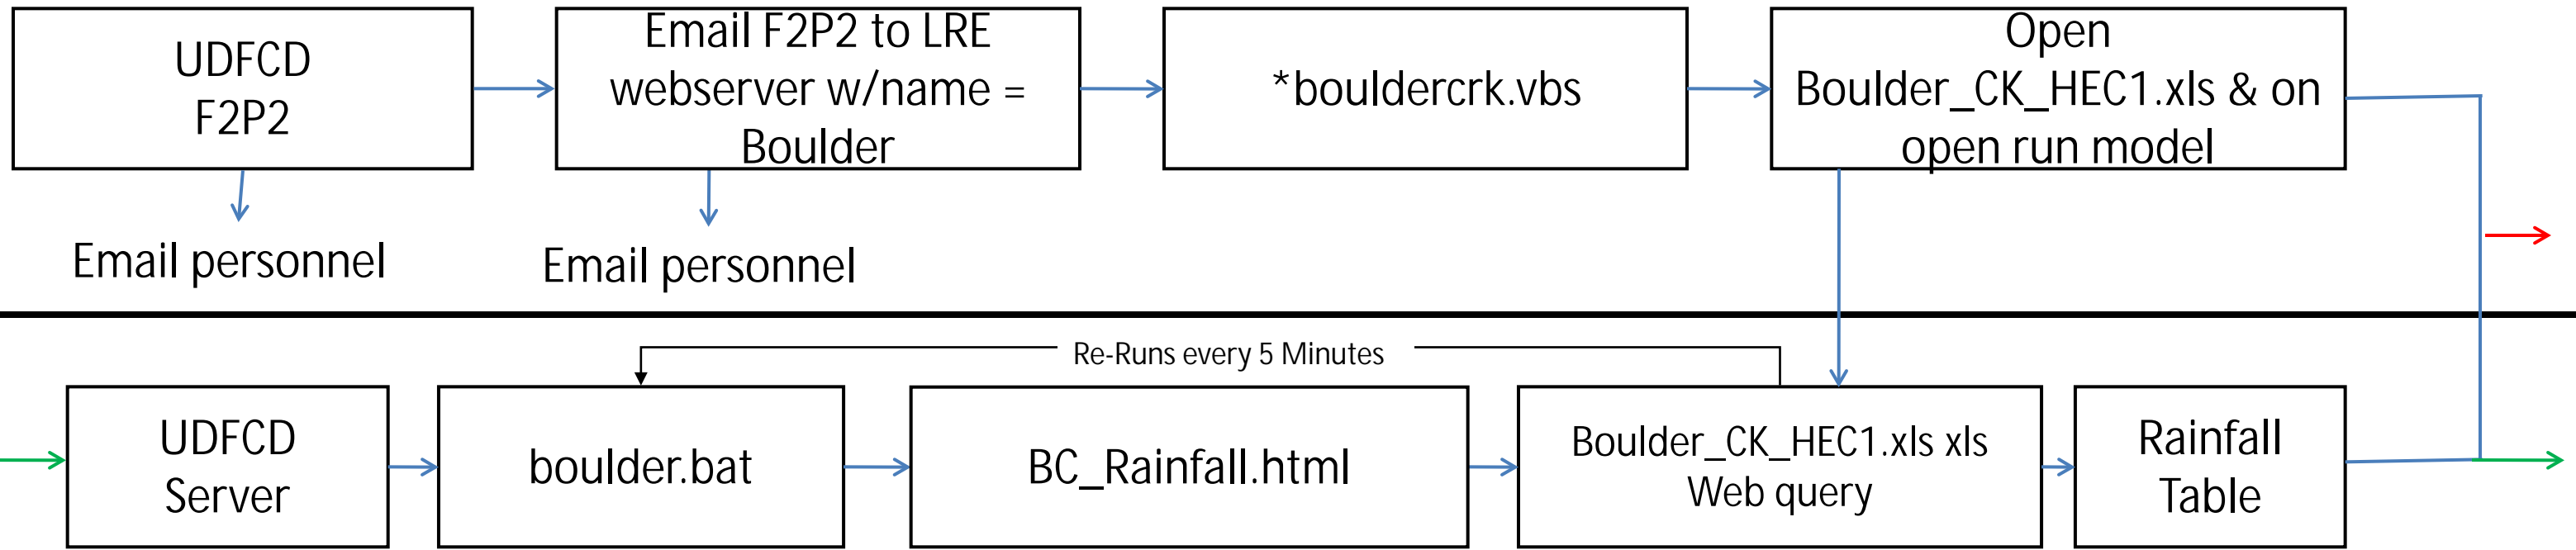

Boulder Creek Basin

LRE Webserver/Hydromodels/Forecast

*boulderck.vbs manages model runs through task manager

Cherry Creek Basin

*CherryCreek.vbs manages model runs through task manager

Goldsmith Gulch Basin

*Goldsmith.vbs manages model runs through task manager

LRE Webserver/Hydromodels/Forecast

Harvard Gulch Basin

*Harvard.vbs manages model runs through task manager