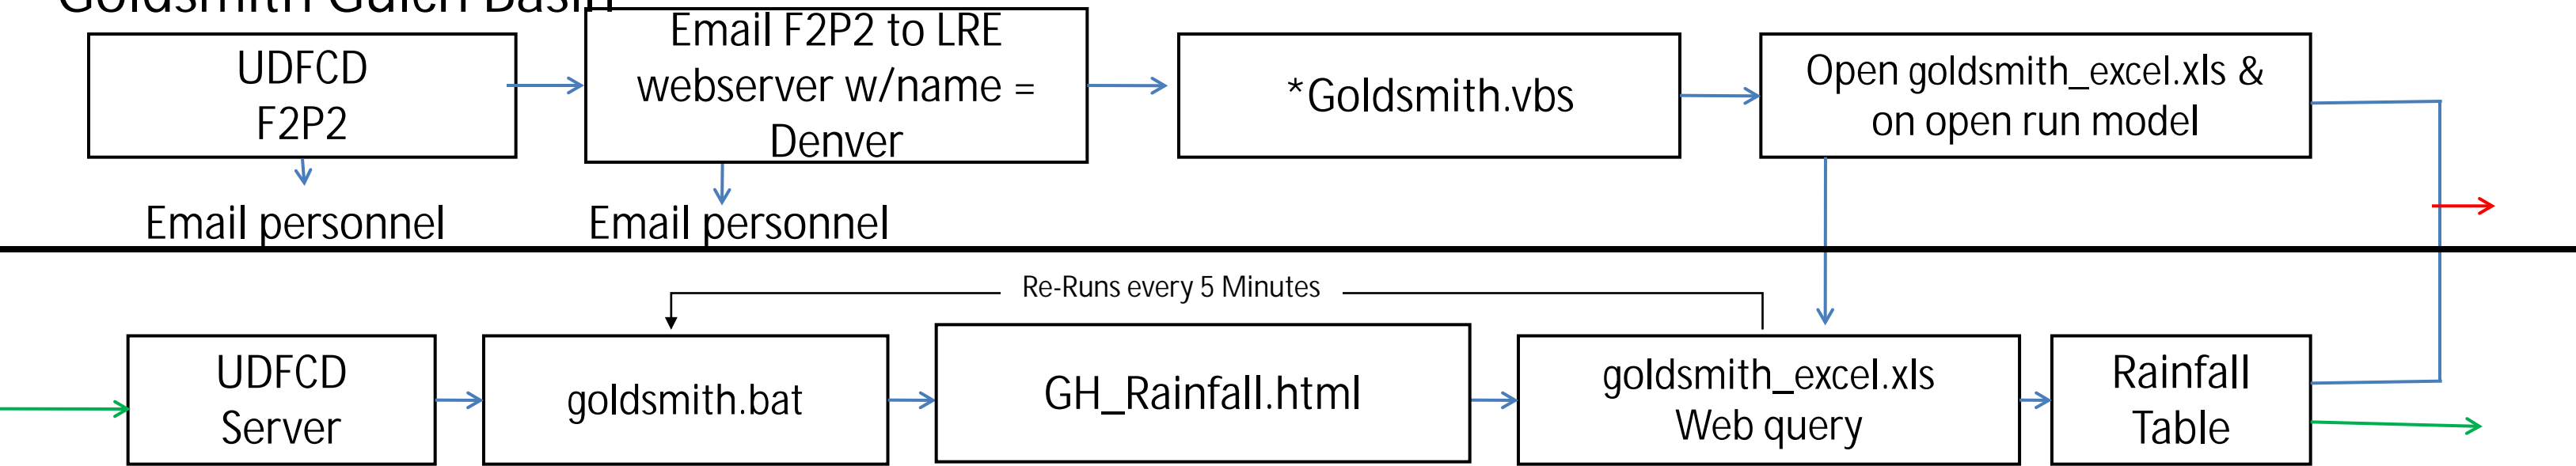

Boulder Creek Basin

LRE Webserver/Hydromodels/Forecast

*boulderck.vbs manages model runs through task manager

Cherry Creek Basin

*CherryCreek.vbs manages model runs through task manager

Goldsmith Gulch Basin

*Goldsmith.vbs manages model runs through task manager

LRE Webserver/Hydromodels/Forecast

Harvard Gulch Basin

*Harvard.vbs manages model runs through task manager