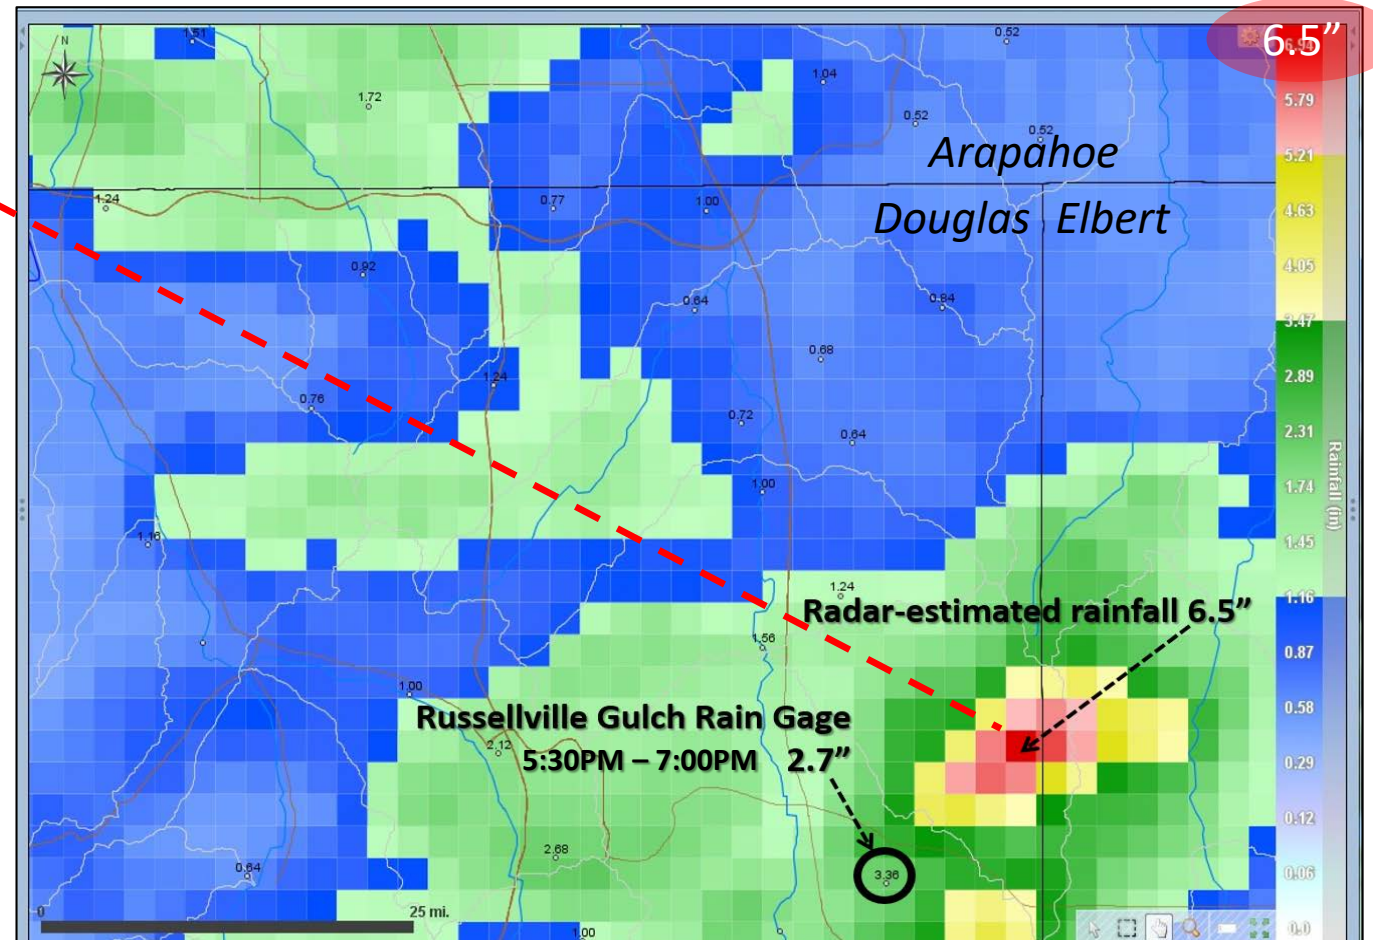

July 26, 2017...The Unseen

Russellville Gulch ALERT Station:

| 10 Minute Peak Intensities | | | | | 15 Minute Peak Intensities | | | | | 30 Minute Peak Intensities | | | | | | | |
|----------------------------|------------------|------|--------|-------|----------------------------|---------|------------------|------|--------|----------------------------|-----------|---------|------------------|------|--------|-------|-----------|
| Station | Date | Tips | Inches | in/hr | Frequency | Station | Date | Tips | Inches | in/hr | Frequency | Station | Date | Tips | Inches | in/hr | Frequency |
| 2900 | 7/26/17 18:20:55 | 30 | 1.181 | 7.087 | <200yr | 2900 | 7/26/17 18:23:49 | 40 | 1.575 | 6.299 | <200yr | 2900 | 7/26/17 18:30:21 | 60 | 2.362 | 4.724 | <500yr |