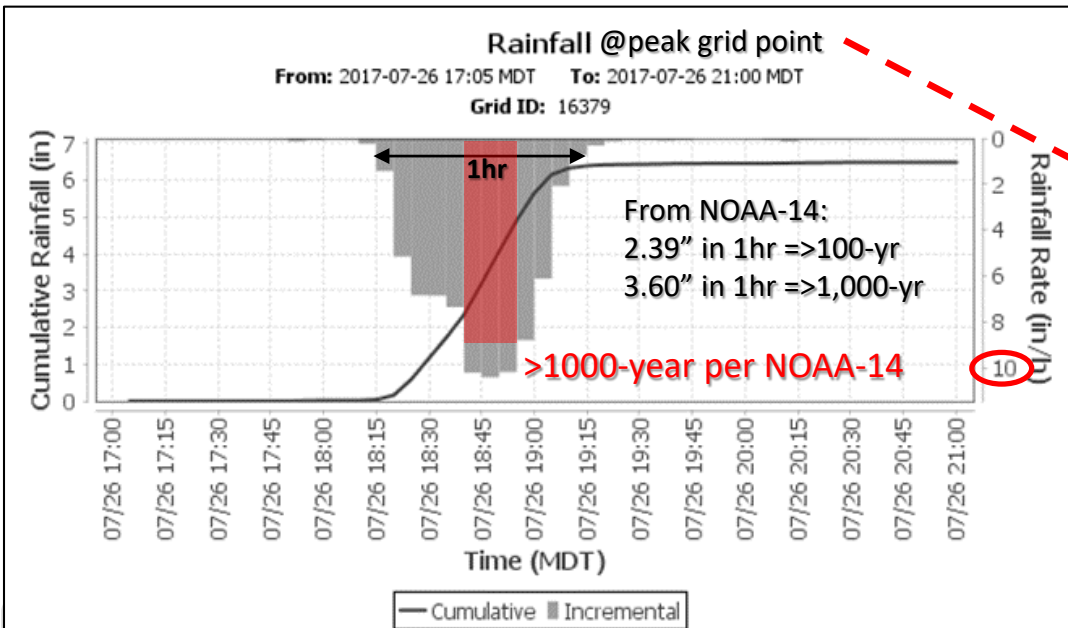

July 26, 2017...The Unseen

Russellville Gulch ALERT Station:

| 10 Minute Peak Intensities | | | | | 15 Minute Peak Intensities | | | | | 30 Minute Peak Intensities | | | | | | | |
|----------------------------|------------------|------|--------|-------|----------------------------|---------|------------------|------|--------|----------------------------|-----------|---------|------------------|------|--------|-------|-----------|
| Station | Date | Tips | Inches | in/hr | Frequency | Station | Date | Tips | Inches | in/hr | Frequency | Station | Date | Tips | Inches | in/hr | Frequency |
| 2900 | 7/26/17 18:20:55 | 30 | 1.181 | 7.087 | <200yr | 2900 | 7/26/17 18:23:49 | 40 | 1.575 | 6.299 | <200yr | 2900 | 7/26/17 18:30:21 | 60 | 2.362 | 4.724 | <500yr |